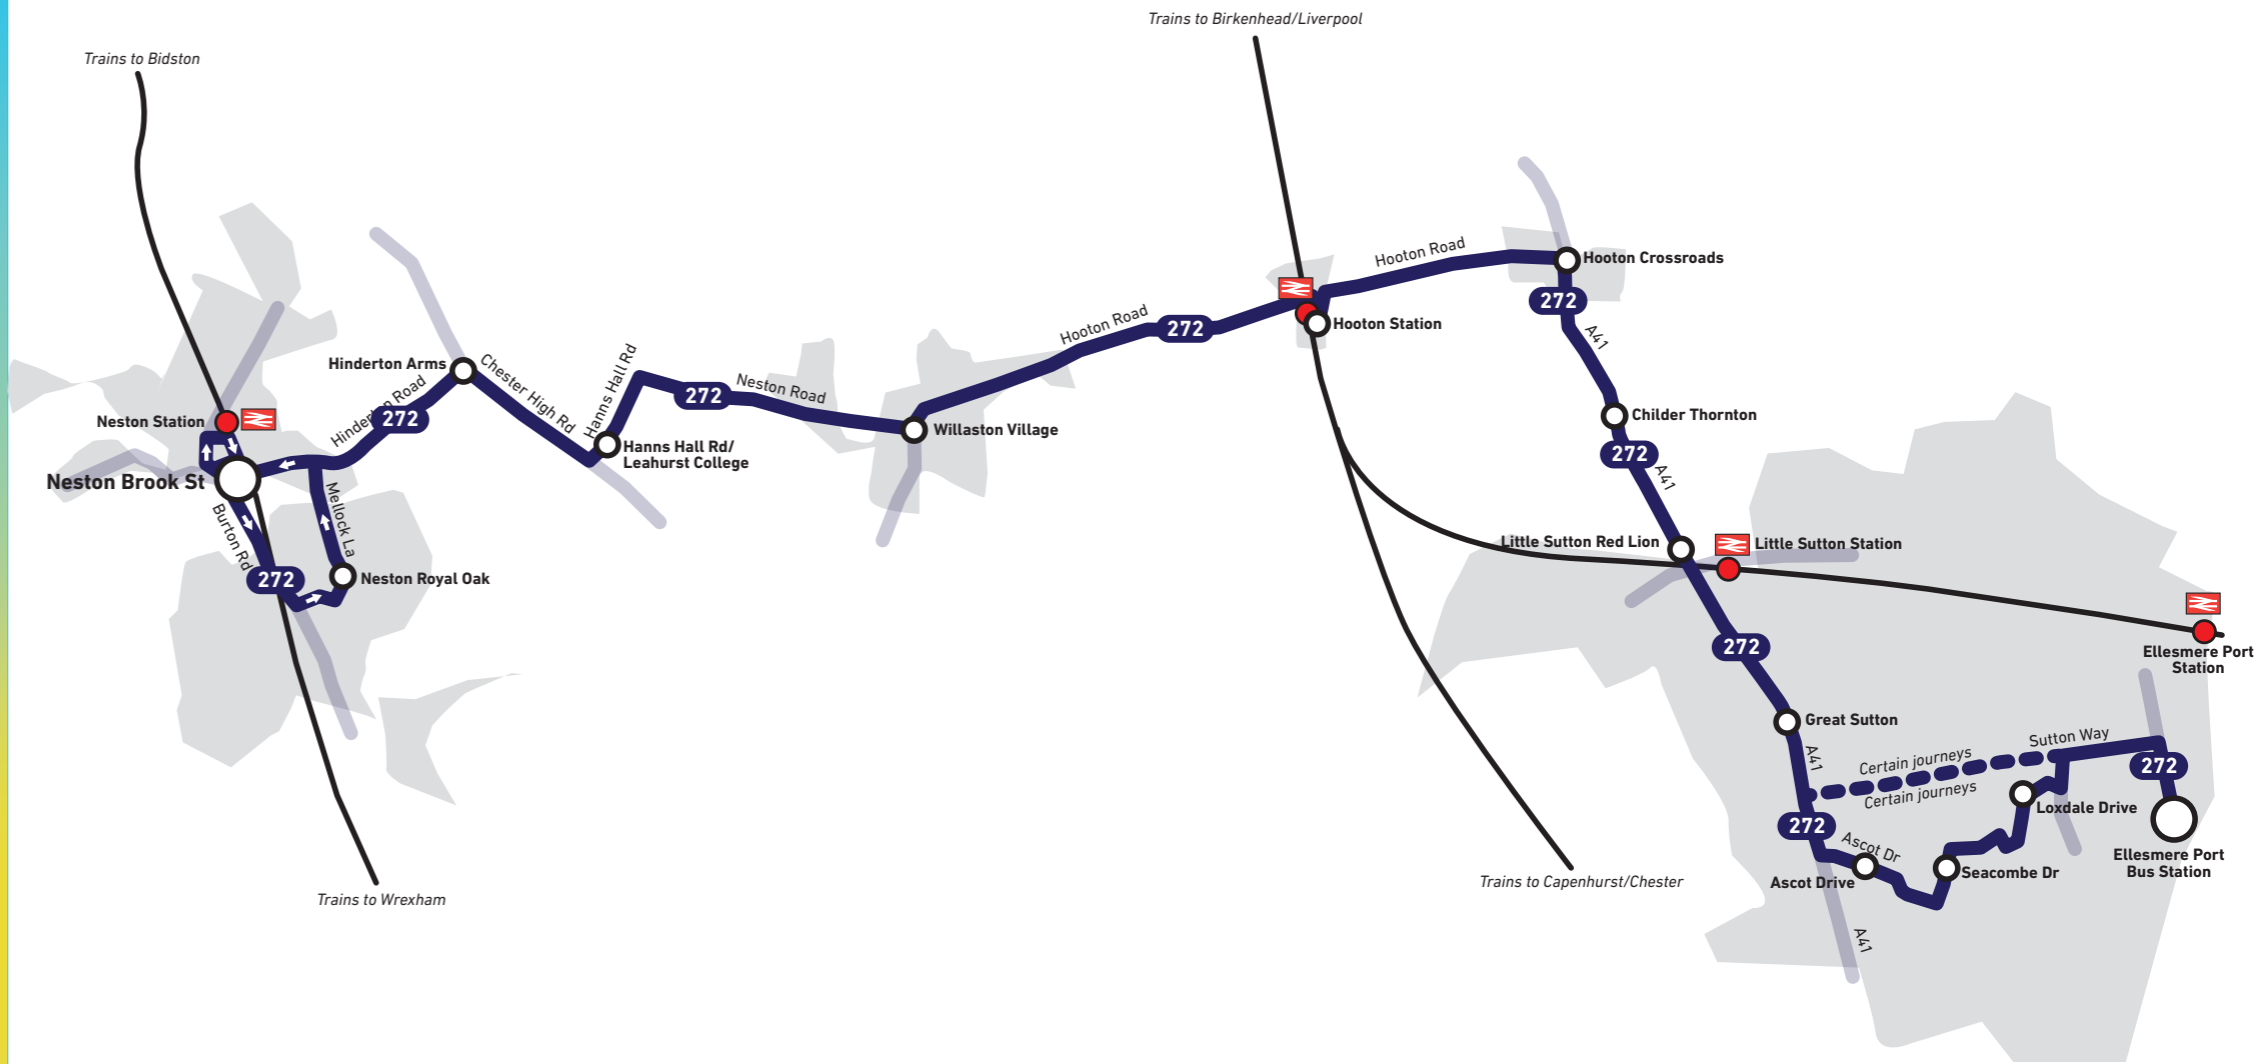

Day out?
Spot of shopping?
Meeting up?

Your carriage awaits.

Put yourself
in a good place.

Get the train.

traveline
public transport info

www.traveline.info

0871 200 22 33

Calls cost 12p per minute plus network extras